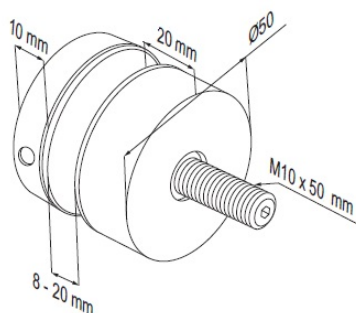

PRODUCT SHEET

Description:

Adjustable Stand-Off Glass Adapter,SS316,Brushed,ø50x20mm,F/ 8-20mm. Glass, W/M10x50mm
Threaded Rod, Drill Hole ø14mm

Item number:

22.10.478-0

Units	Box	Carton	HS Code	Barcode
Pcs.	4	40	8302419000	 5704866503426

SISO A/S

Mileparken 11
DK-2740 Skovlunde
Denmark
VAT: DK 24786013

Phone +45 45 830 900

www.siso.dk
siso@siso.dk

Danske Bank
Nytorv Branch
Copenhagen
SWIFT: DABADKKK

Account no.
4180 3112 112936
IBAN Account
DK7230003112112936